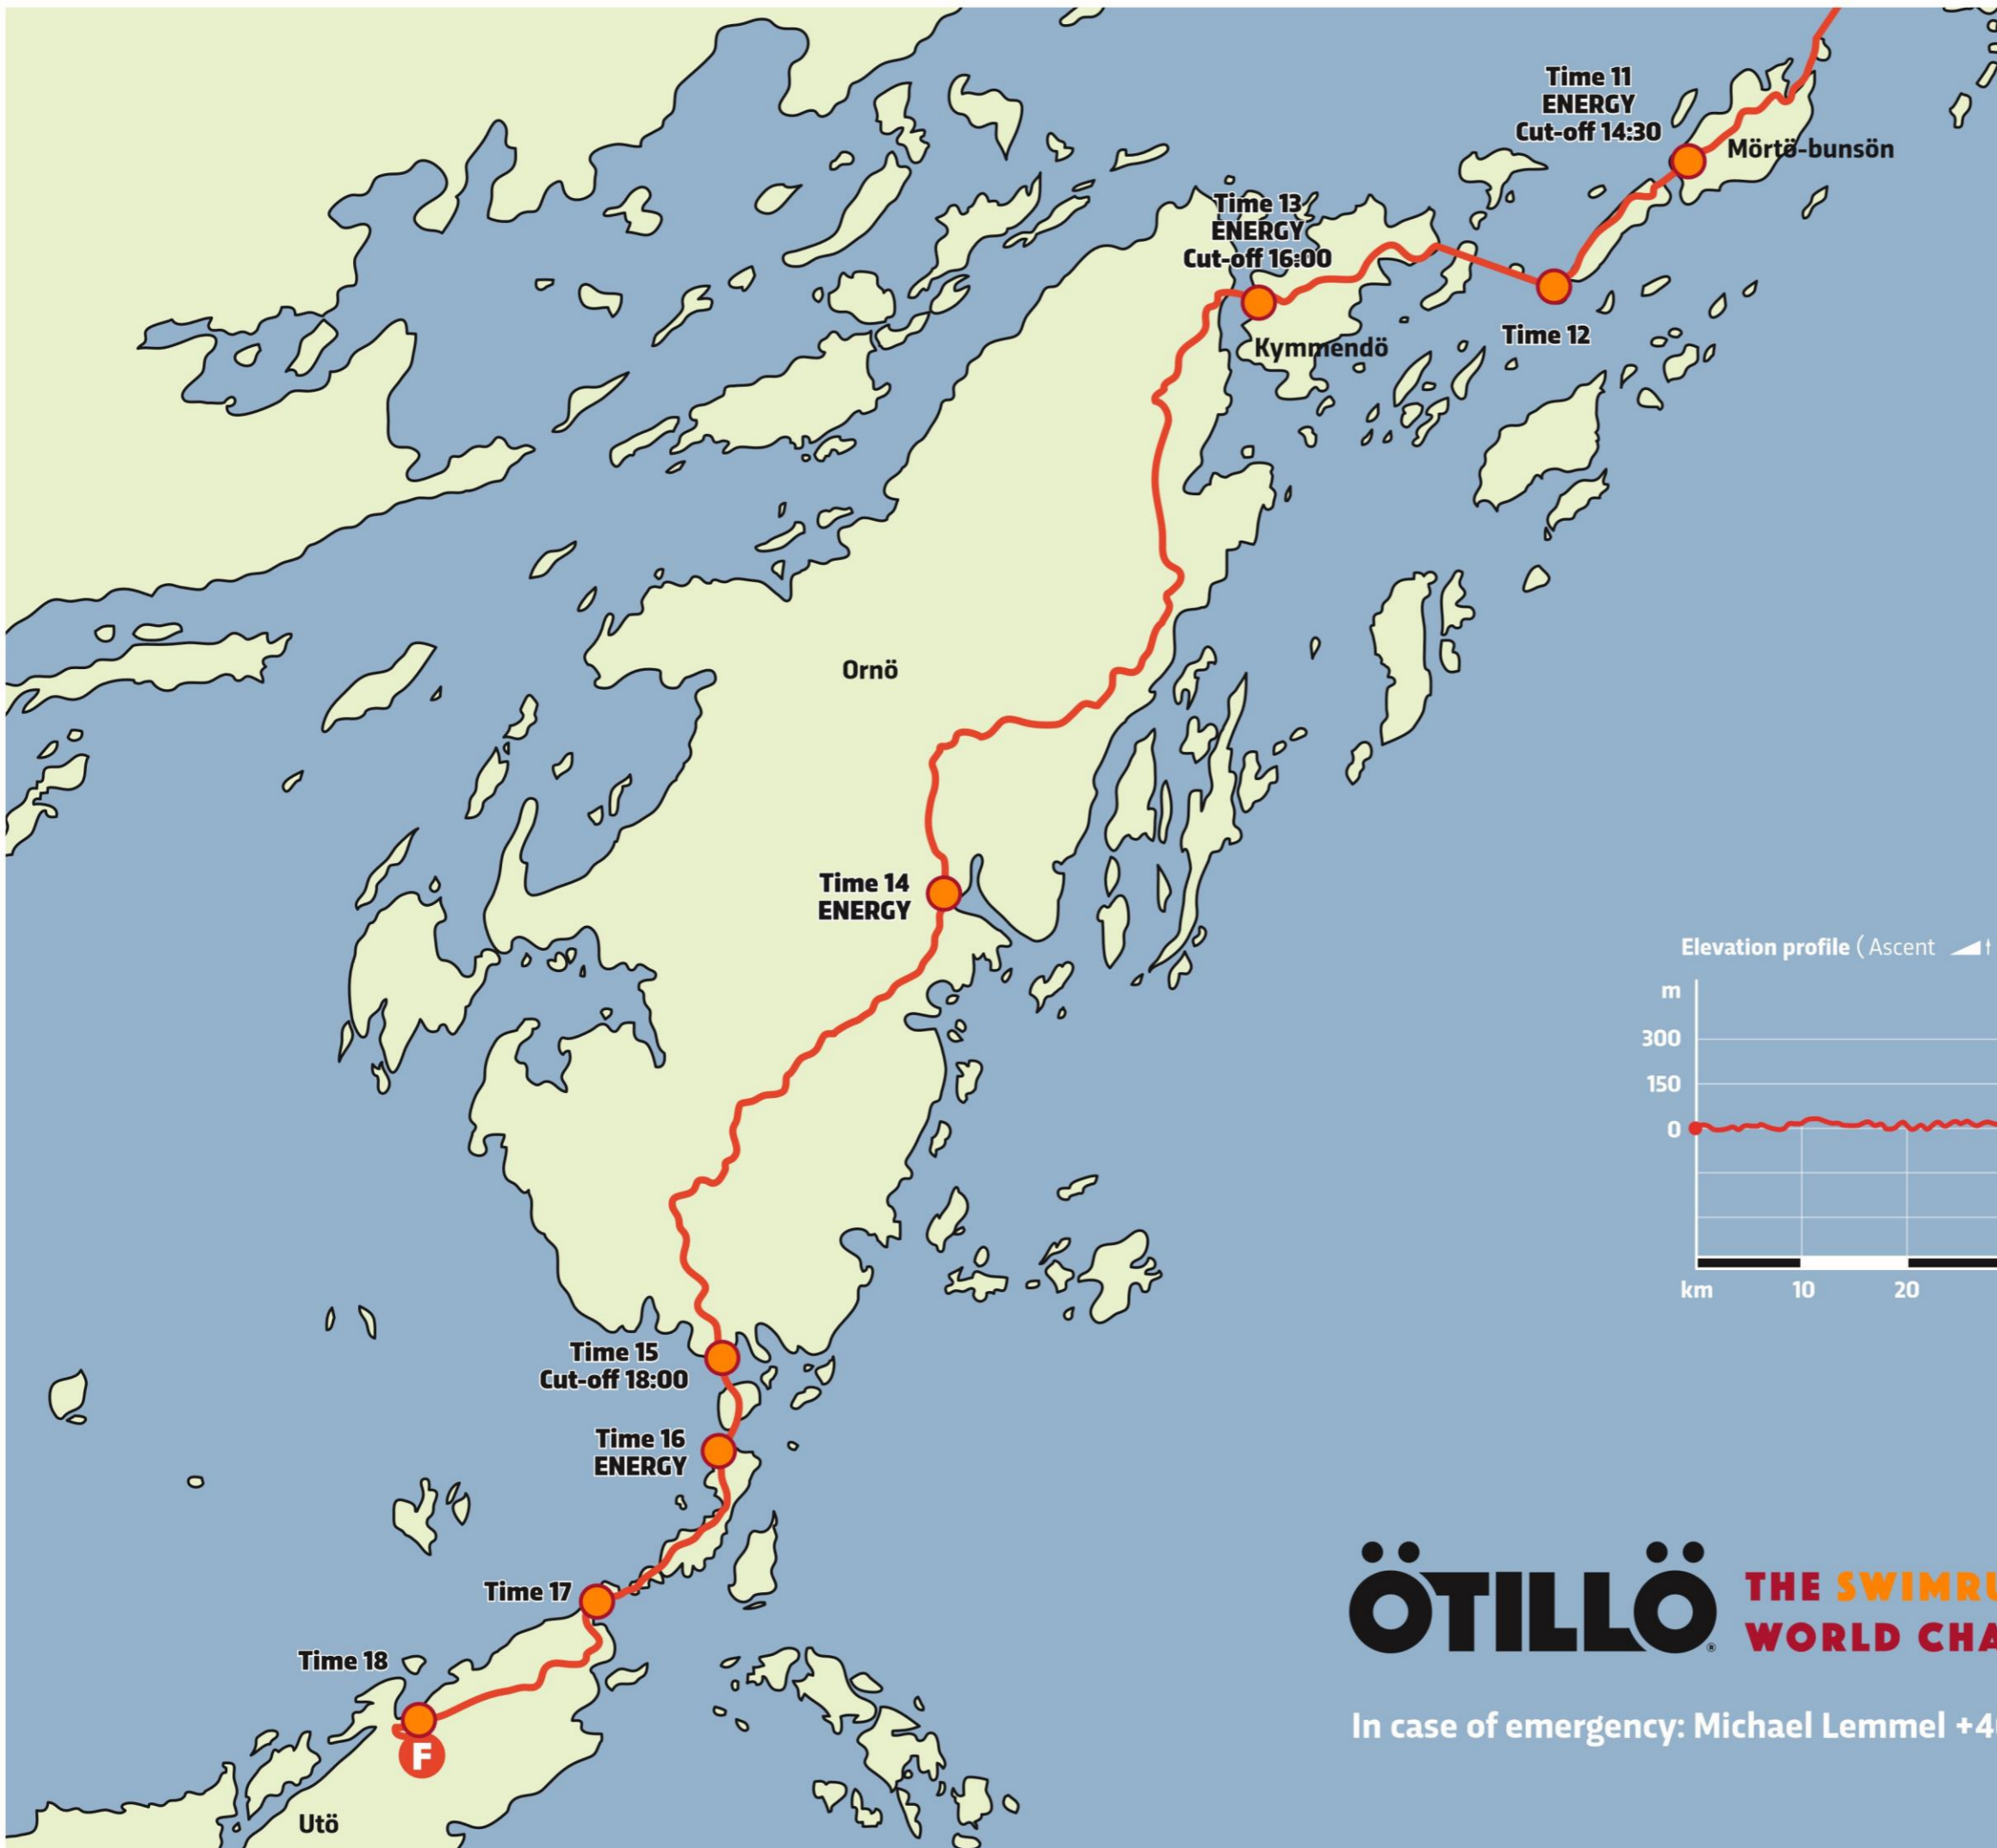

# ÖTILLÖ THE SWIMRUN WORLD CHAMPIONSHIP

In case of emergency: Michael Lemmel +46 735-25 97 02

Elevation profile (Ascent ▲ 120 m)

**ÖTILLÖ** THE SWIMRUN WORLD CHAMPIONSHIP

In case of emergency: Michael Lemmel +46 735-25 97 02