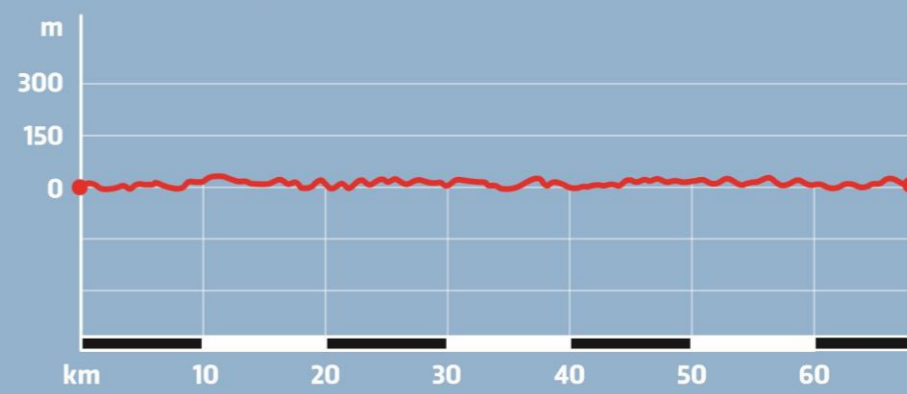

# ÖTILLÖ THE SWIMRUN WORLD CHAMPIONSHIP

In case of emergency: Michael Lemmel +46 735-25 97 02

Elevation profile (Ascent ▲ 120 m)

**ÖTILLÖ** THE SWIMRUN WORLD CHAMPIONSHIP

In case of emergency: Michael Lemmel +46 735-25 97 02