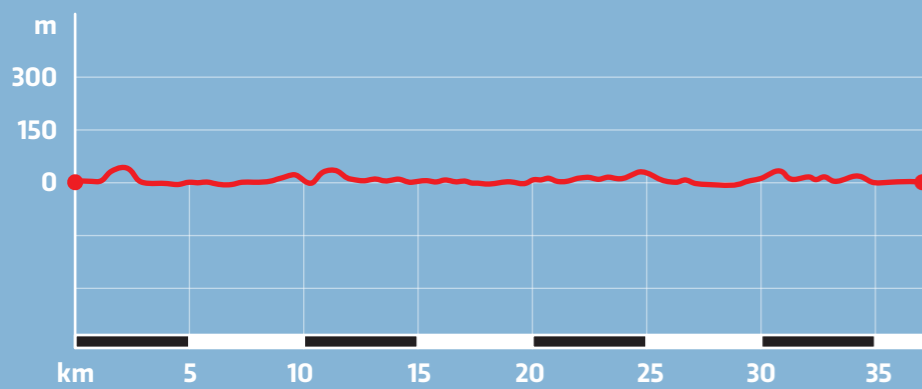

Elevation profile (Ascent \blacktriangle 165 m)

ÖTILLÖ **WORLD SERIES**
ISLES OF SCILLY