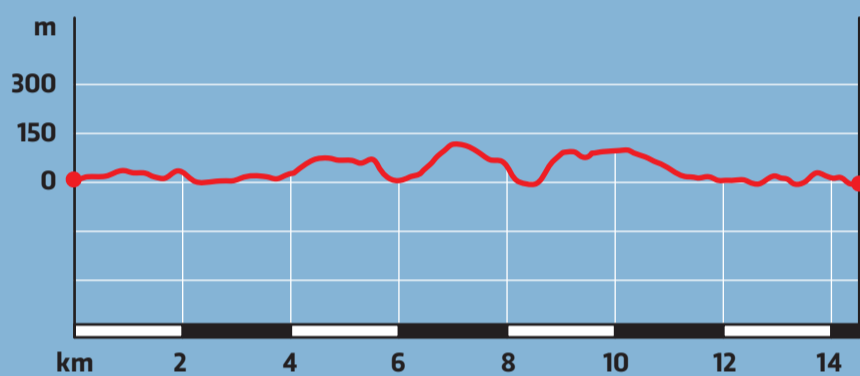

Elevation profile (Ascent  $\blacktriangle$  395 m)

**ÖTILLÖ** **SPRINT**  
**MALTA**

In case of emergency, call Michael Lemmel: +46 735 25 97 02