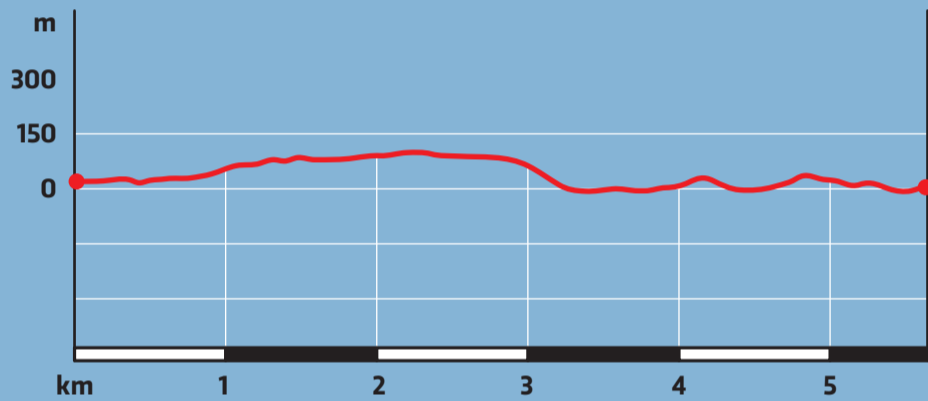

ÖTILLÖ

EXPERIENCE MALTA

In case of emergency, call Michael Lemmel: +46 735 25 97 02

Il-Manikata

Elevation profile (Ascent ▲ 160 m)

Time 3

S
F

Time 1

Time 2
Energy