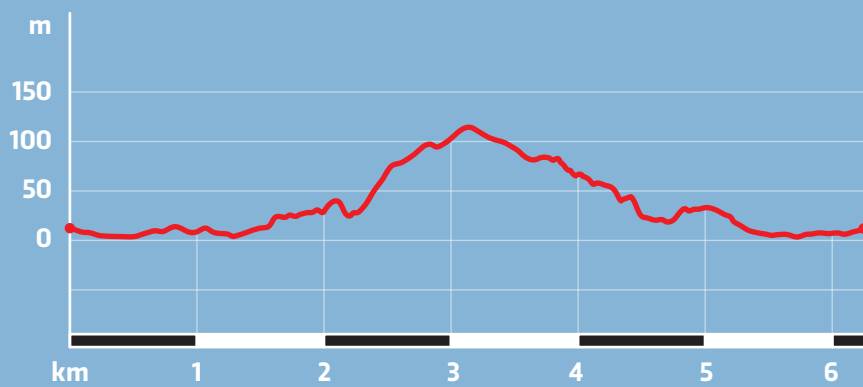

Time 2
Energy

Time 3

Time 4
Energy

START/FINISH

Time 1

Time 5

Elevation profile (Ascent ▲ 122 m)

ÖTILLÖ®