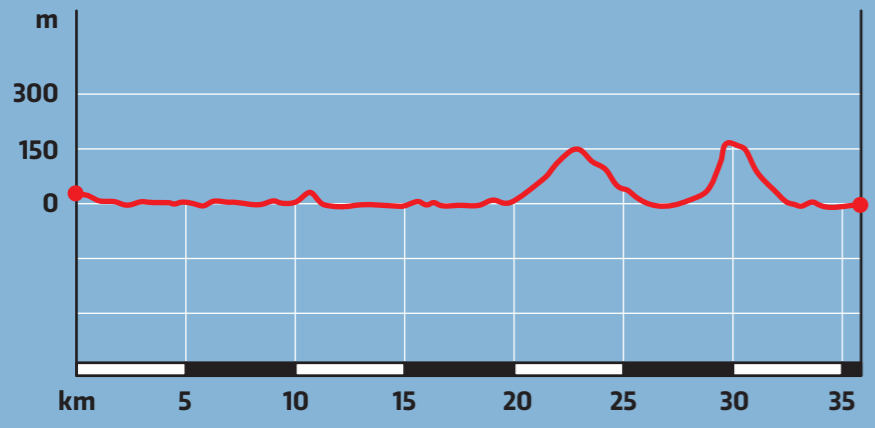

Elevation profile (Ascent ▲ 378 m)

ÖTILLO

WORLD SERIES
CANNES

In case of emergency, call Michael Lemmel: +46 735 25 97 02