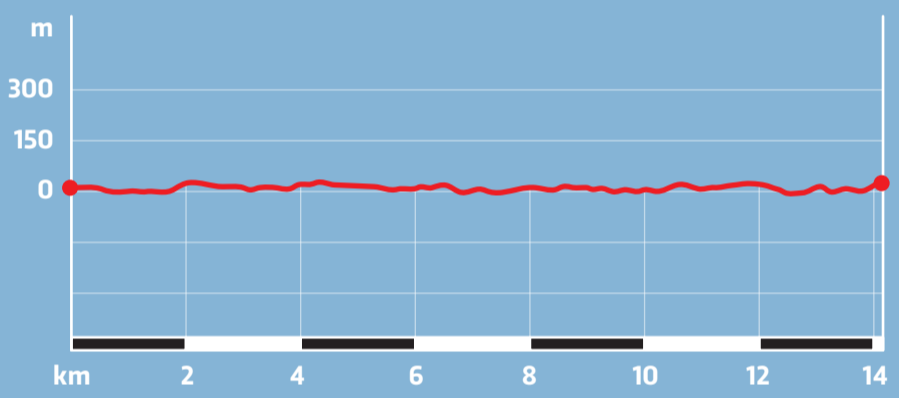

Kråkmora

Varnö

Elevation profile (Ascent  $\uparrow$  33 m)

# ÖTILLÖ **SPRINT** **FINAL 15K**

In case of emergency: Michael Lemmel +46 735-25 97 02

UTÖ