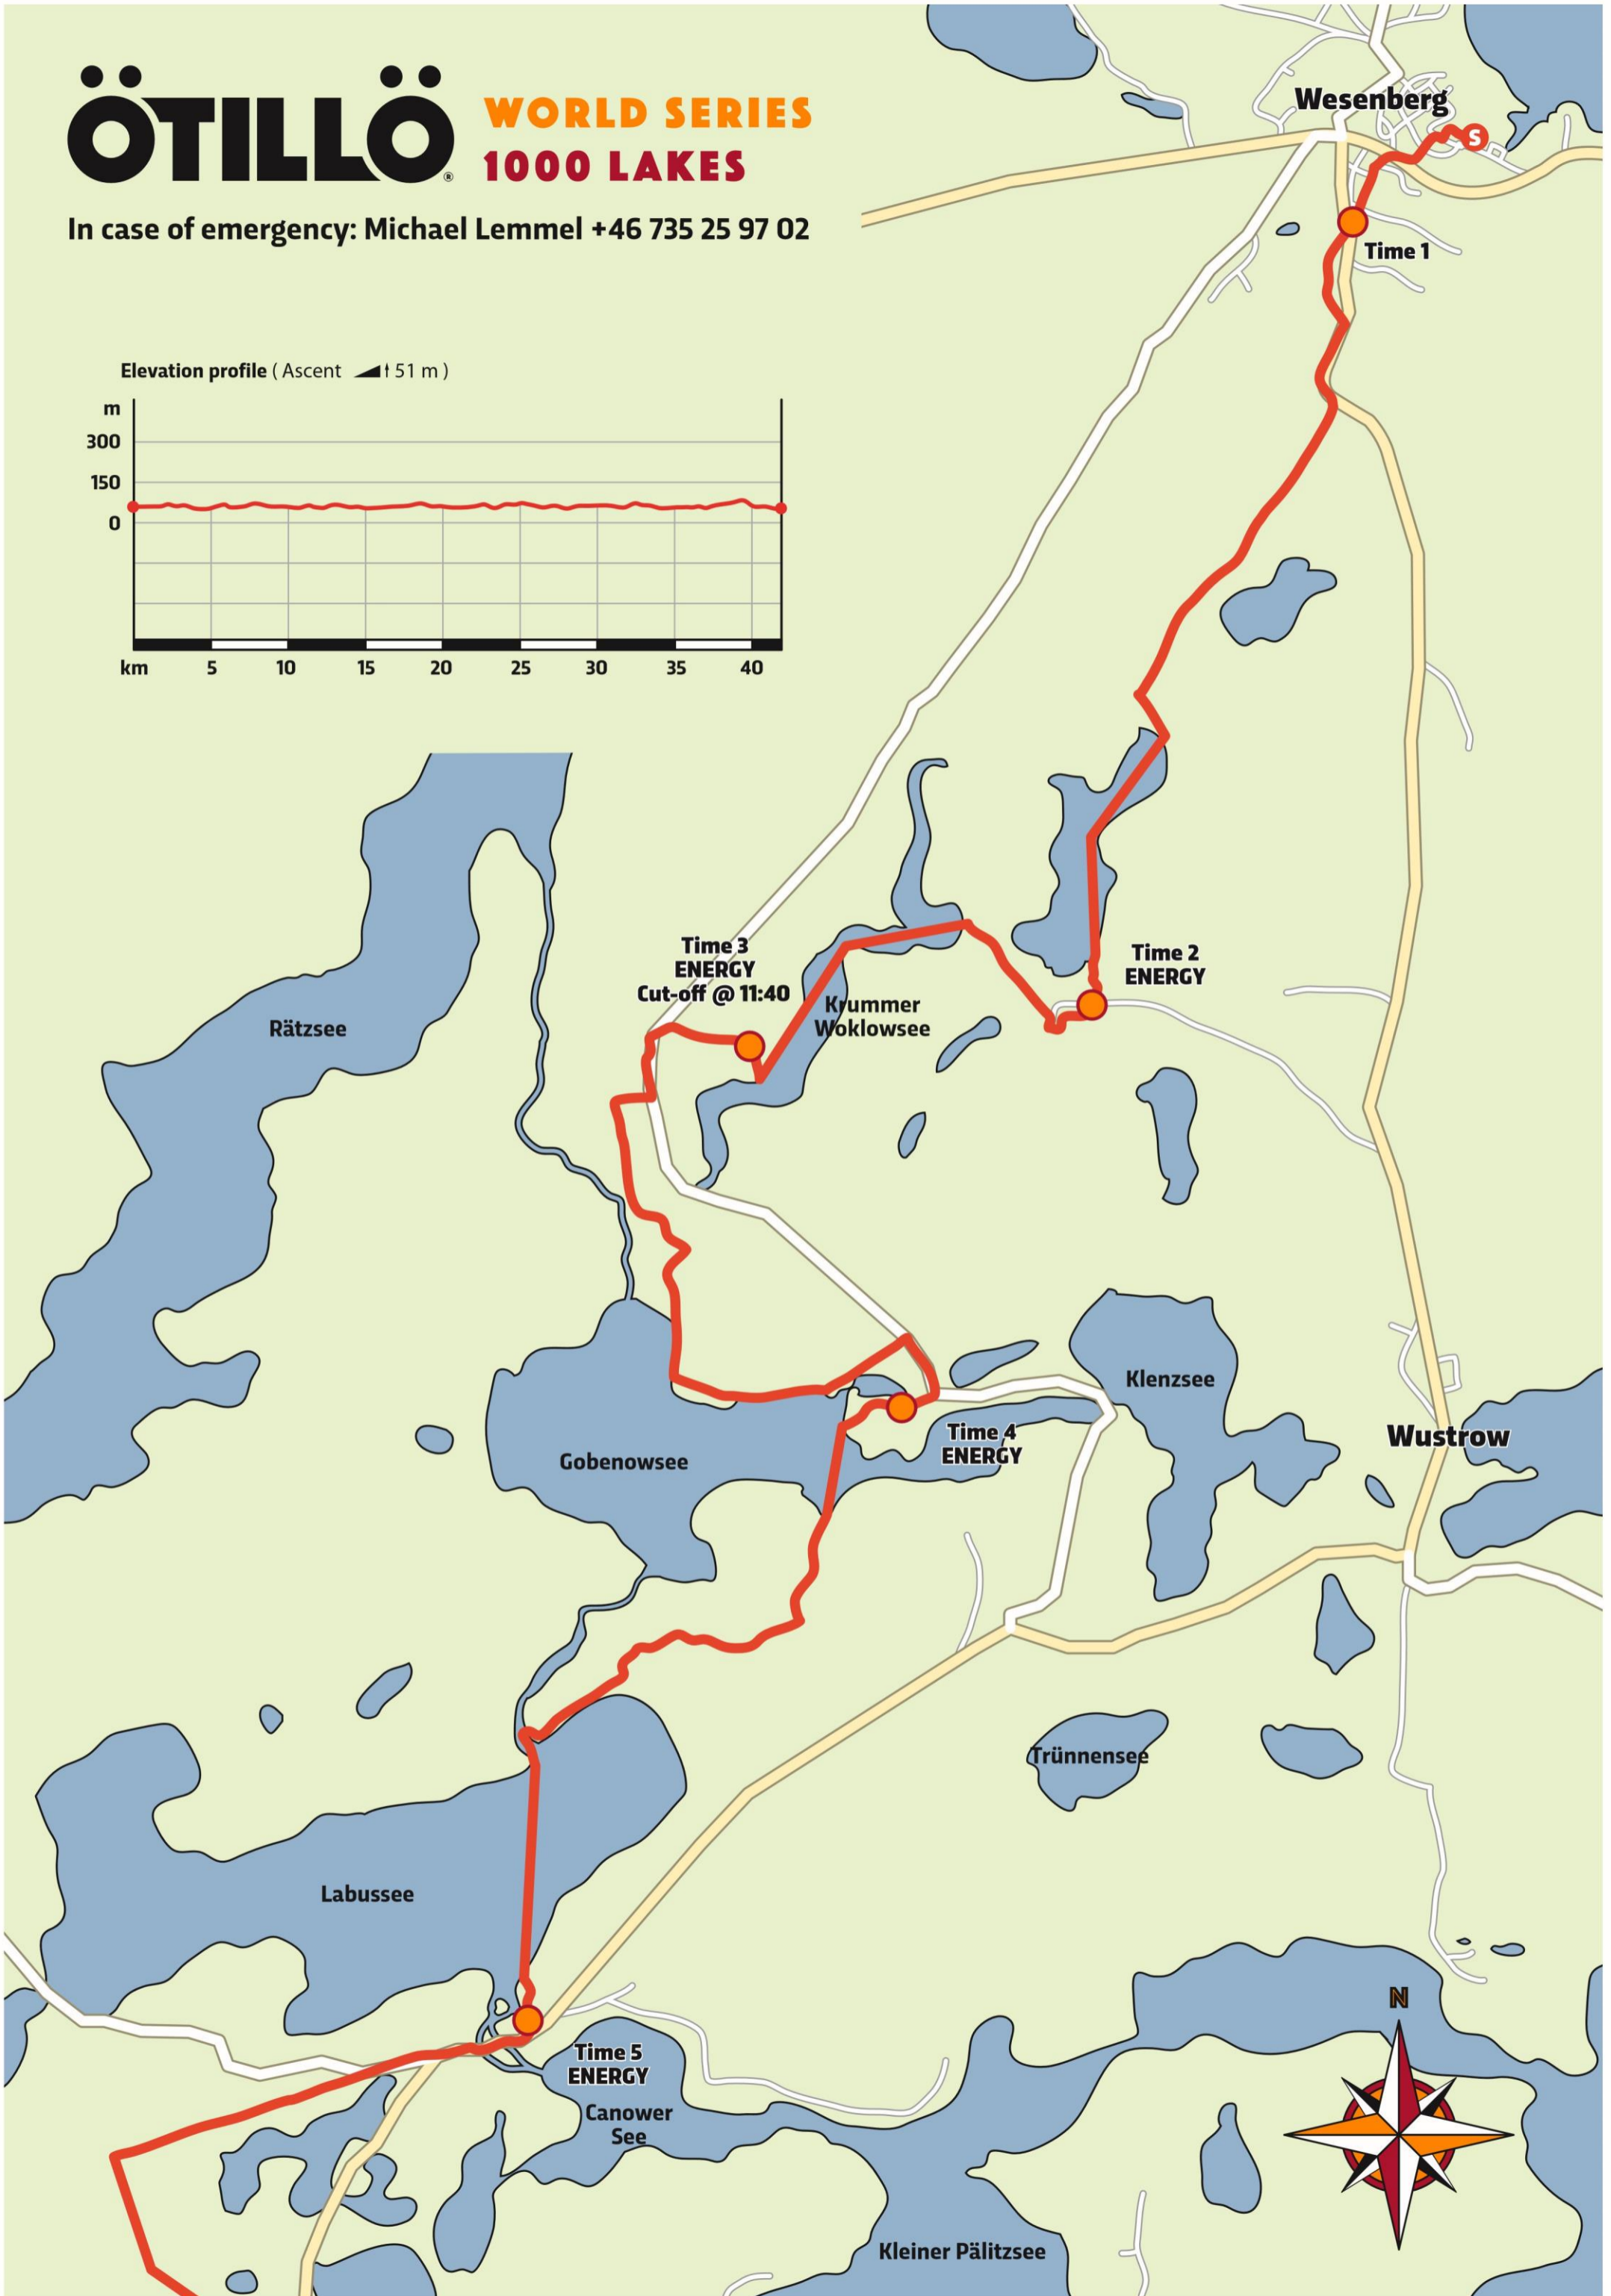

ÖTILLÖ WORLD SERIES 1000 LAKES

In case of emergency: Michael Lemmel +46 735 25 97 02

Elevation profile (Ascent ▲ 51 m)

Time 5 ENERGY

Time 6 ENERGY

Twernsee

Krummer See

Zootensee

Großer Zechliner See

Dollgowsee

Braminsee

Time 7 ENERGY
Cut-off @ 15:30

Großer Rheinsberger See

Großer Linowsee

Grienericksee

Time 8 ENERGY

Time 9 ENERGY

Rheinsberg