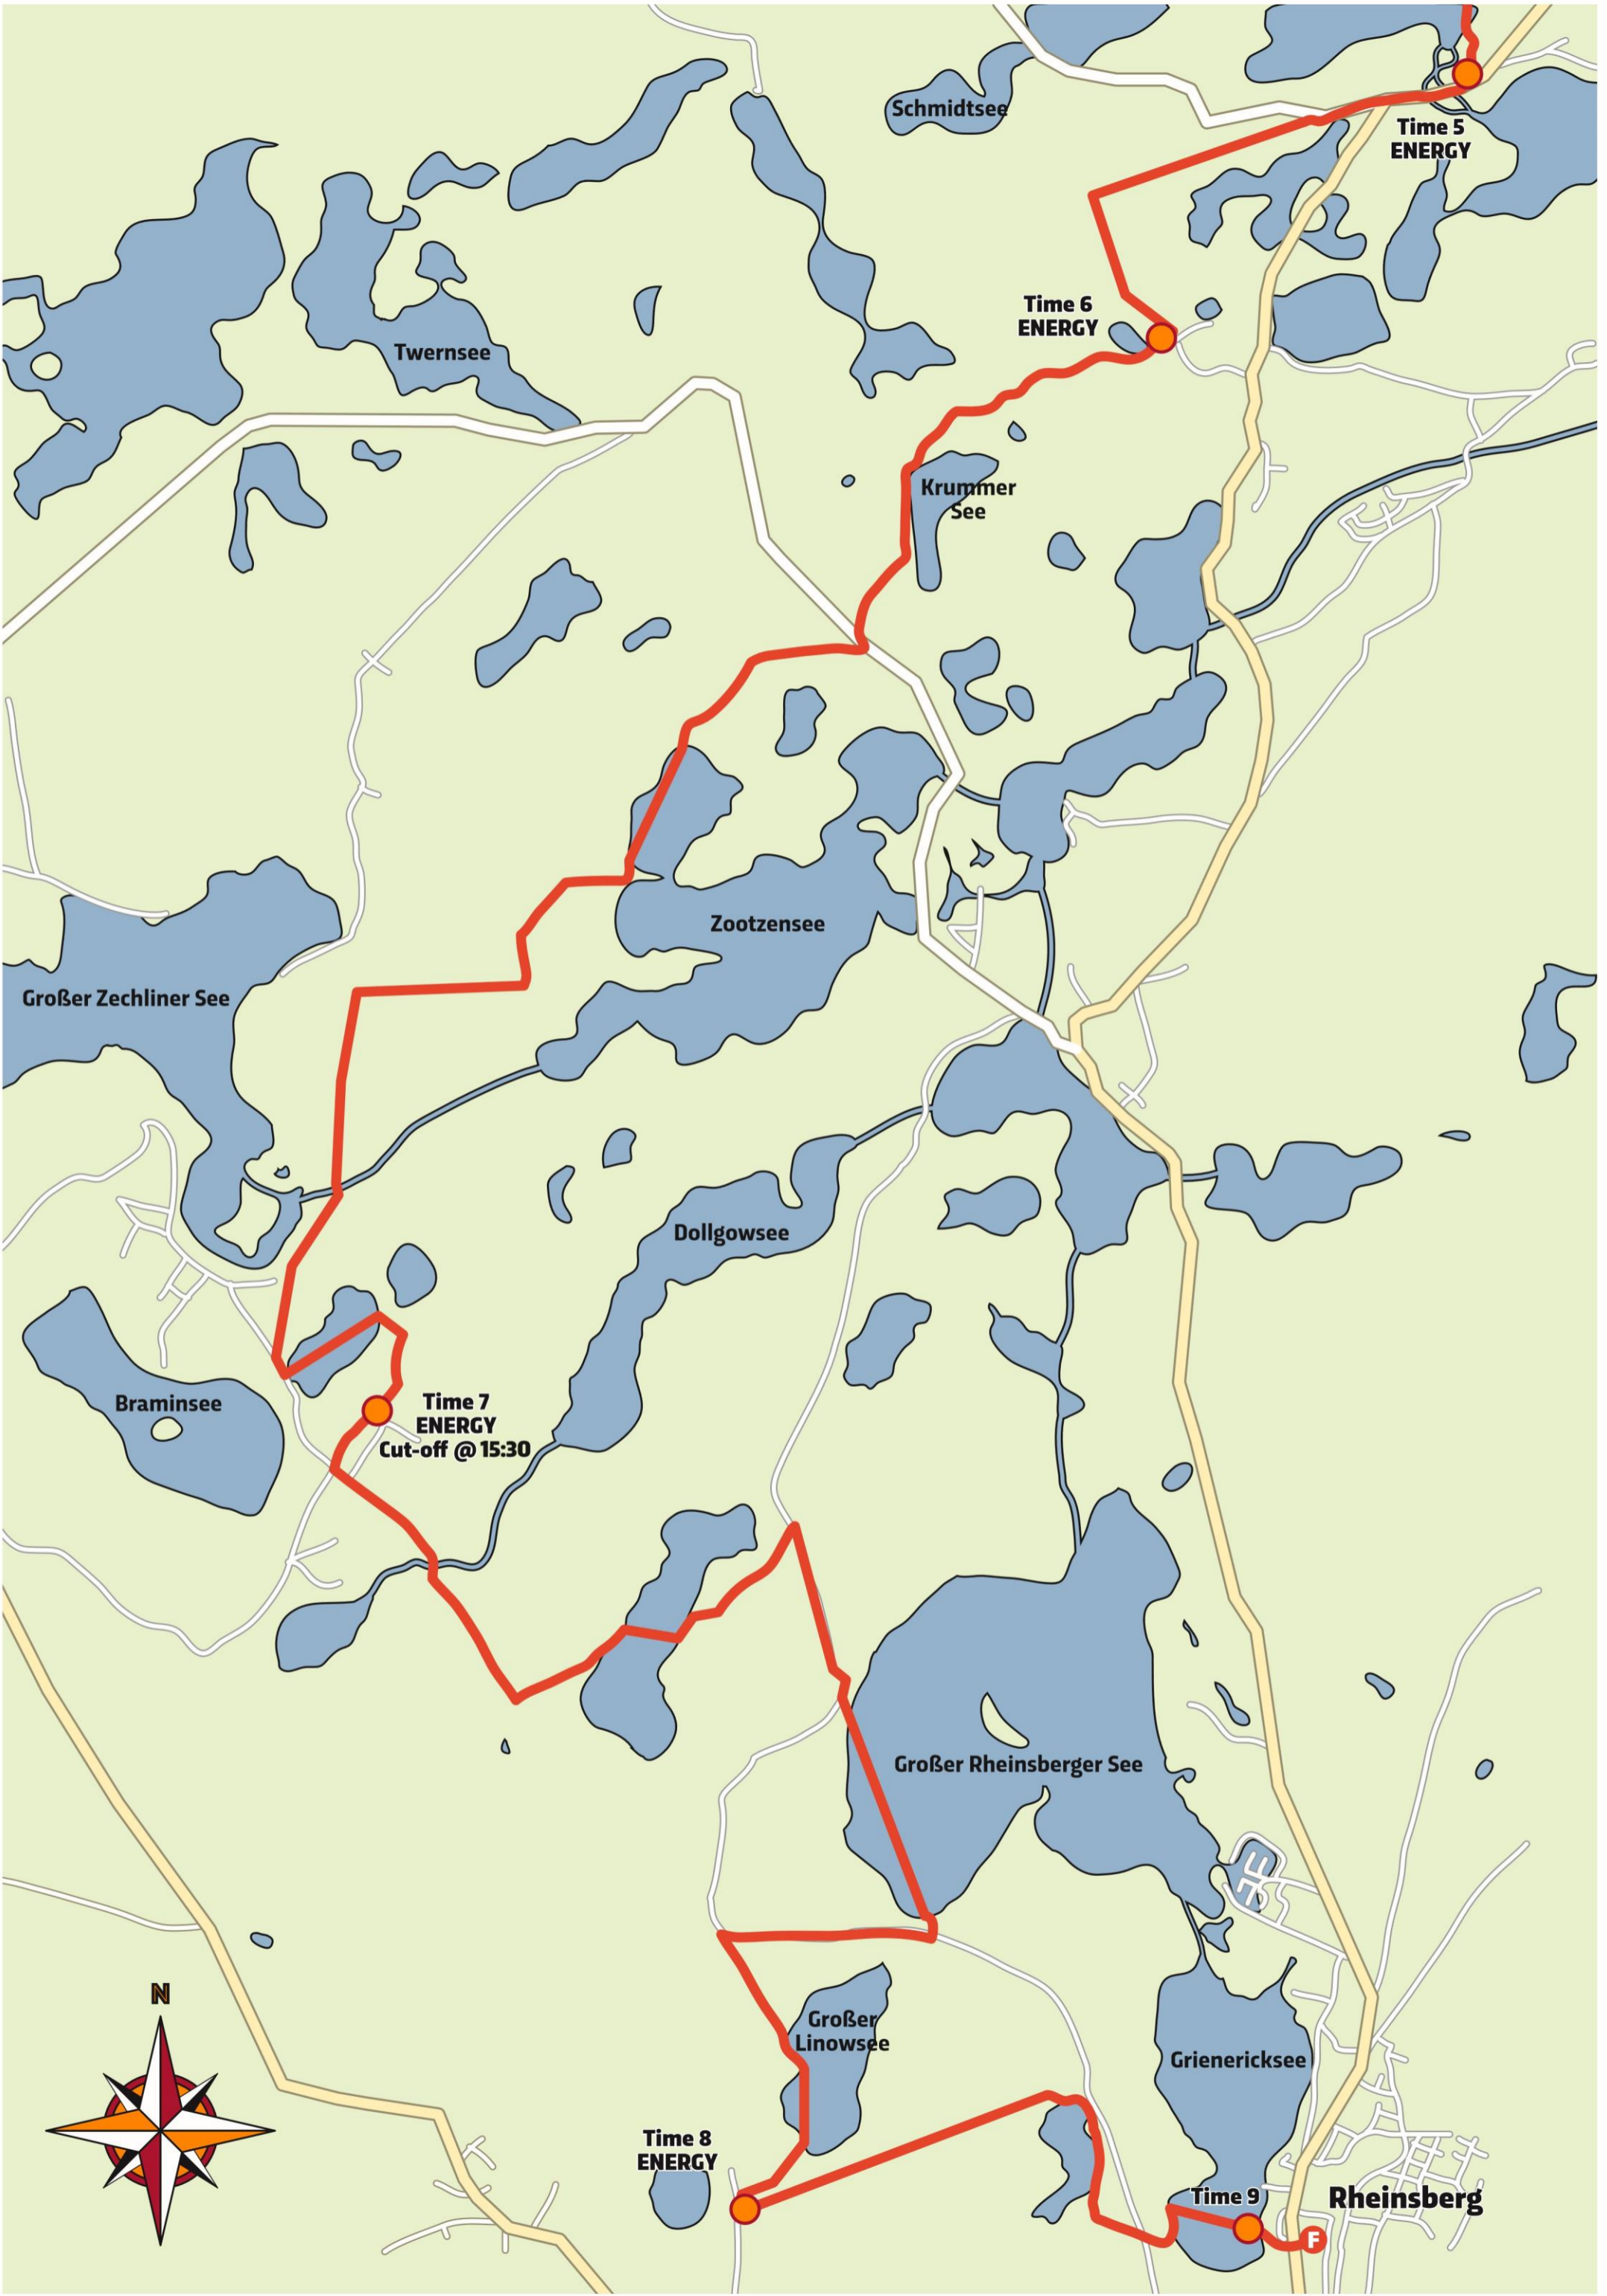

ÖTILLÖ WORLD SERIES 1000 LAKES

In case of emergency: Michael Lemmel +46 735 25 97 02

Elevation profile (Ascent ▲ 51 m)

Time 5 ENERGY

Time 6 ENERGY

Twernsee

Krummer See

Zootensee

Großer Zechliner See

Dollgowsee

Braminsee

Time 7 ENERGY
Cut-off @ 15:30

Großer Rheinsberger See

Großer Linowsee

Grienericksee

Time 8 ENERGY

Time 9 ENERGY

Rheinsberg